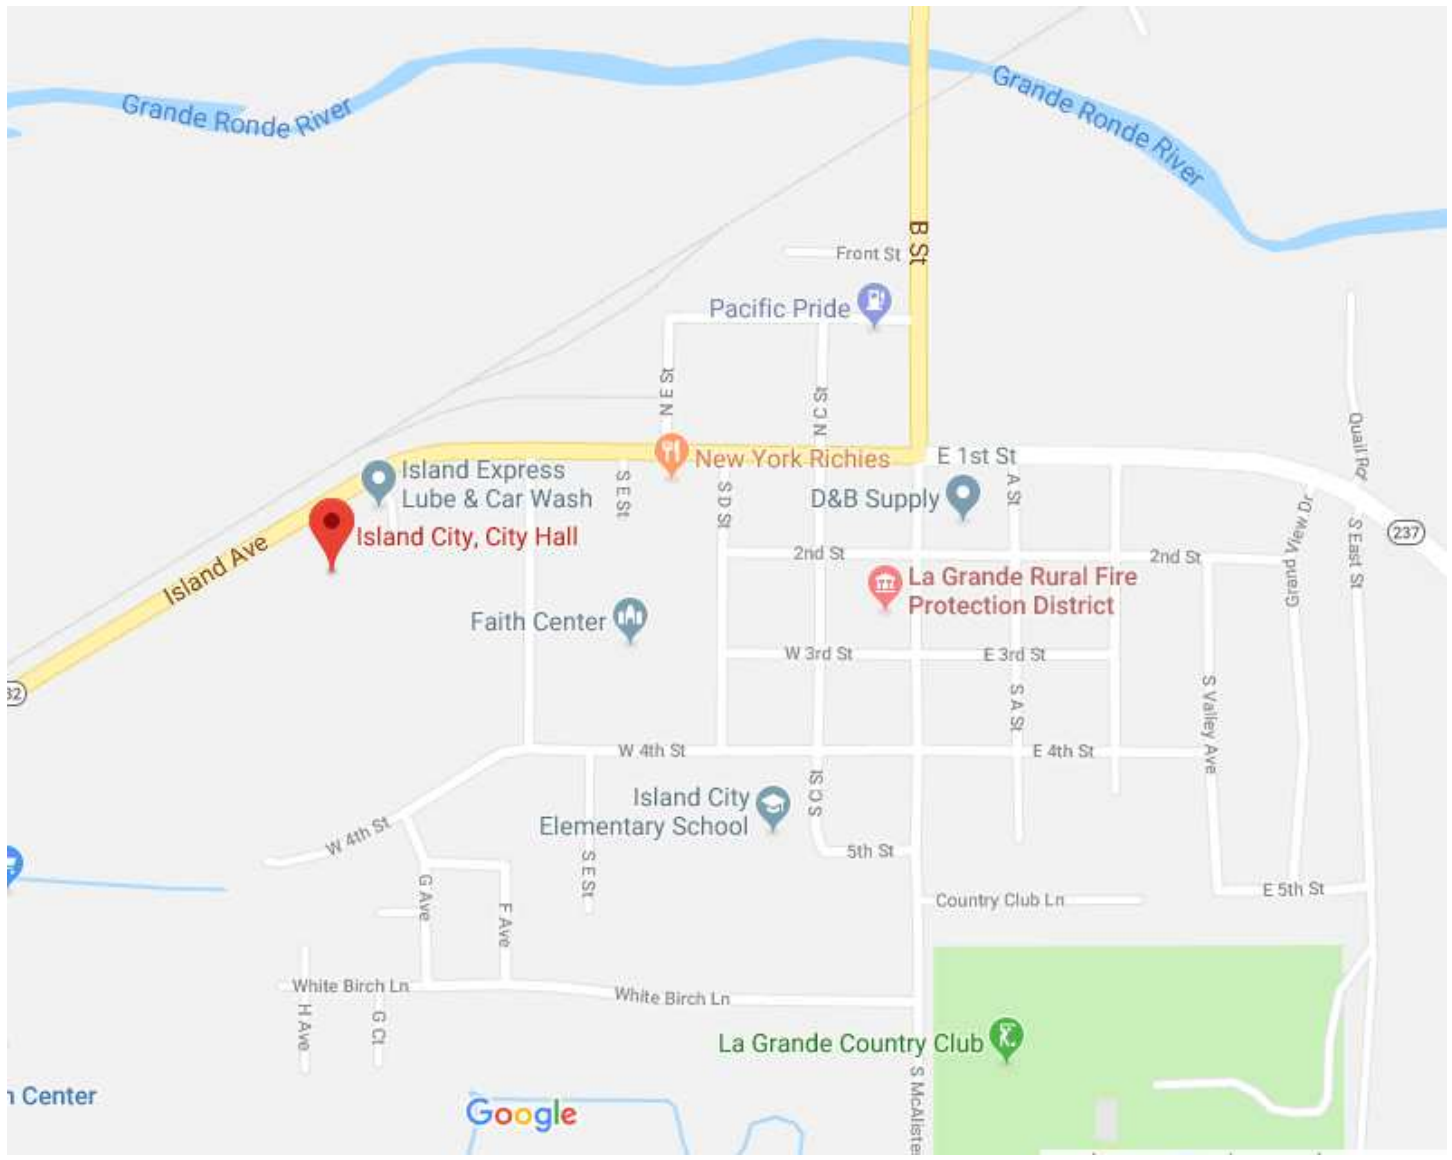

UNION COUNTY SITE TO USE FOR RCAC OR LCAC MEETINGS:

10605 Island Ave  
Island City, Oregon

Island City City Hall

Call (541) 963-5017

---

Grande Ronde River

Grande Ronde River

Front St