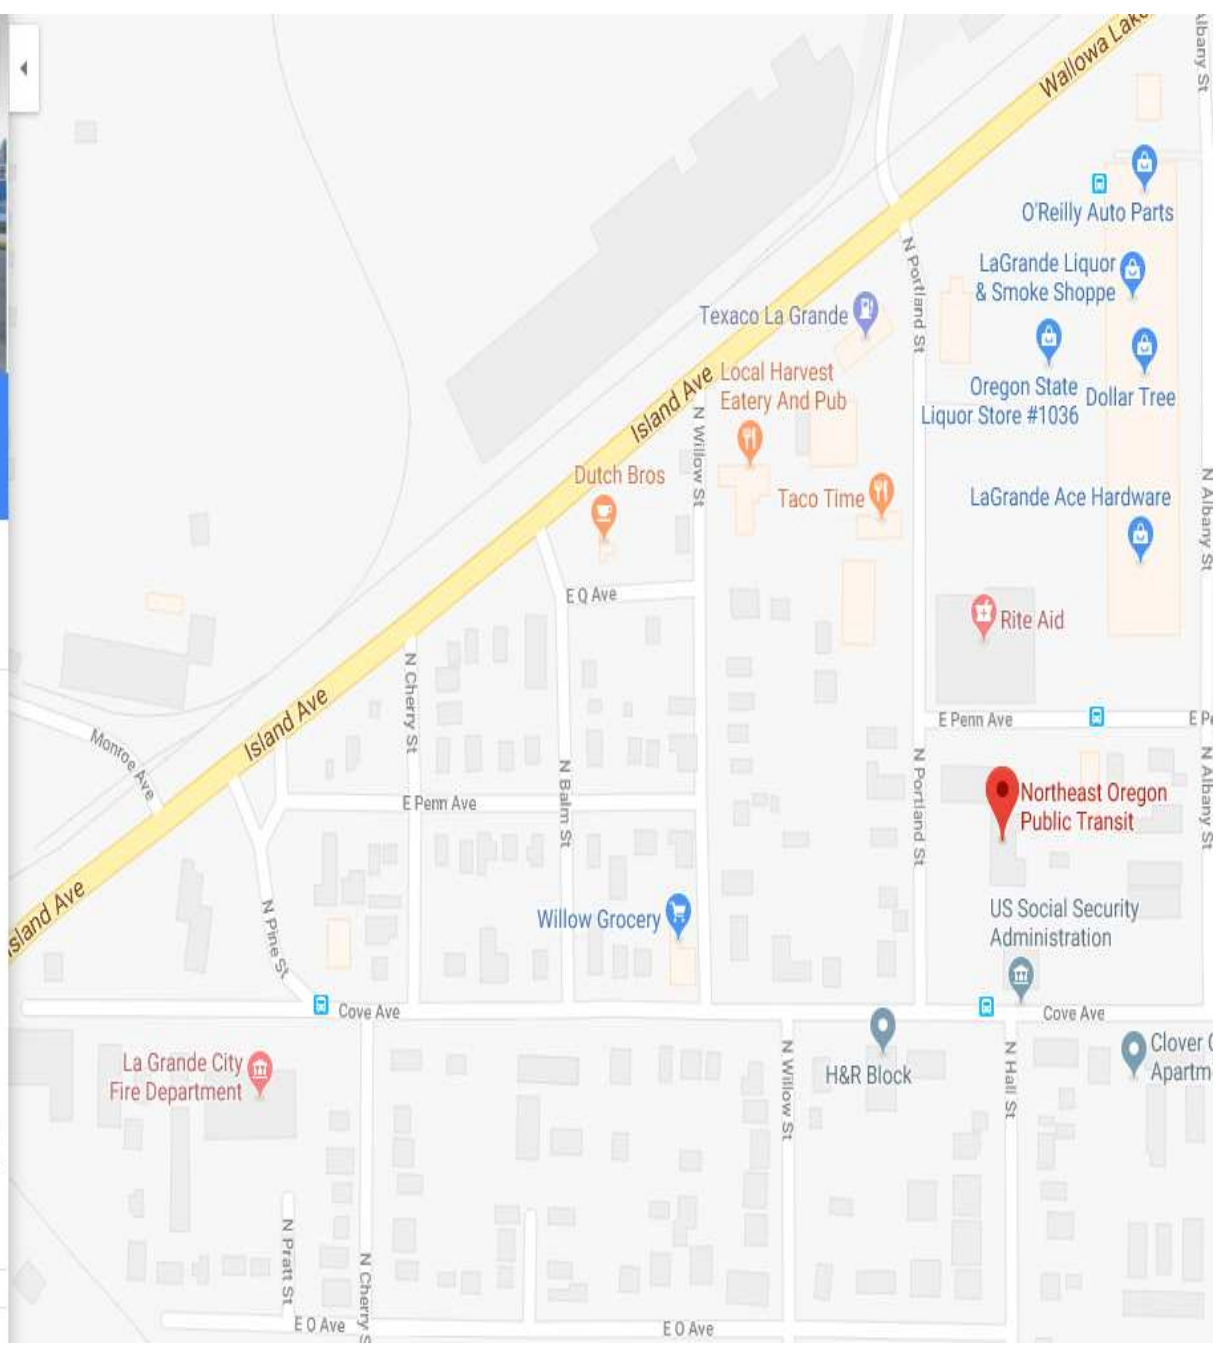

☰ Northeast Oregon Public Transit 🔍 ✕

Northeast Oregon Public Transit

Bus Station

Directions

- 🔖 SAVE
- 📍 NEARBY
- 📱 SEND TO YOUR PHONE
- 🔗 SHARE

- 📍 2204 E Penn Ave, La Grande, OR 97850
- 🌐 neotransit.org
- 📞 (541) 963-2877

[SUGGEST AN EDIT](#)

2 Photos

📷 Add a photo